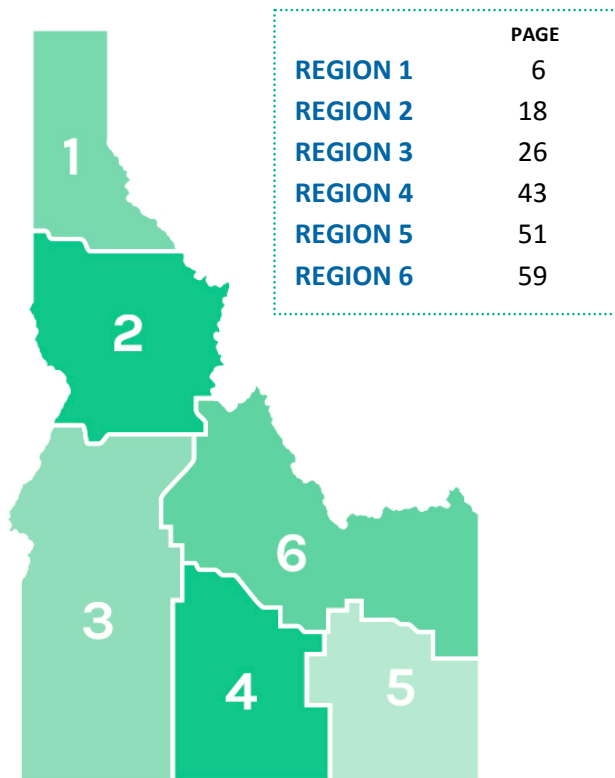

This directory includes Idaho newspapers, television and radio stations, presented by location according to the regional breakdown below.

We have done our best to provide a comprehensive list of Idaho's media, but please keep in mind that the media industry can be quite fluid. When possible, the phone number and email provided are direct to the news room of the media outlet.